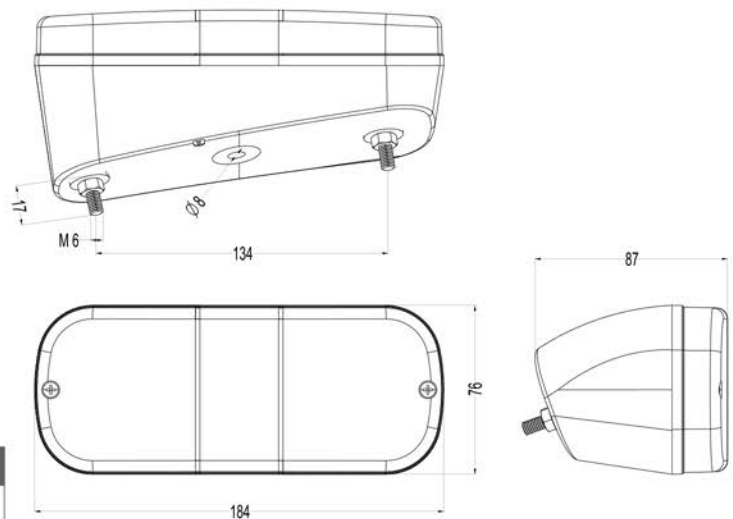

TD STOP LAMP EU

Features

- 4 Functions: Turn Indicator, Position, Brake, Reflector
- Homologated, ECE R3 R6 R7
- 2K Injection Technology
- Stainless Steel Reflectors
- High quality reflex reflector integrated to the Lens
- Cables can be customized according to customer requests.
- % 100 tested before delivery

PARTS	PARTS NAME	PARTS NO
	TD STOP LAMP EU LF	0001.3400.XXX
	TD STOP LAMP EU RH	0001.3402.XXX
	TD STOP LAMP EU LF SS	0001.3400.XXX
	TD STOP LAMP EU RH SS	0001.3402.XXX

BULB		LENS
12 V 21 W	0001.2027.000	001.0026.000
12 V 21/5 W	0001.2029.000	